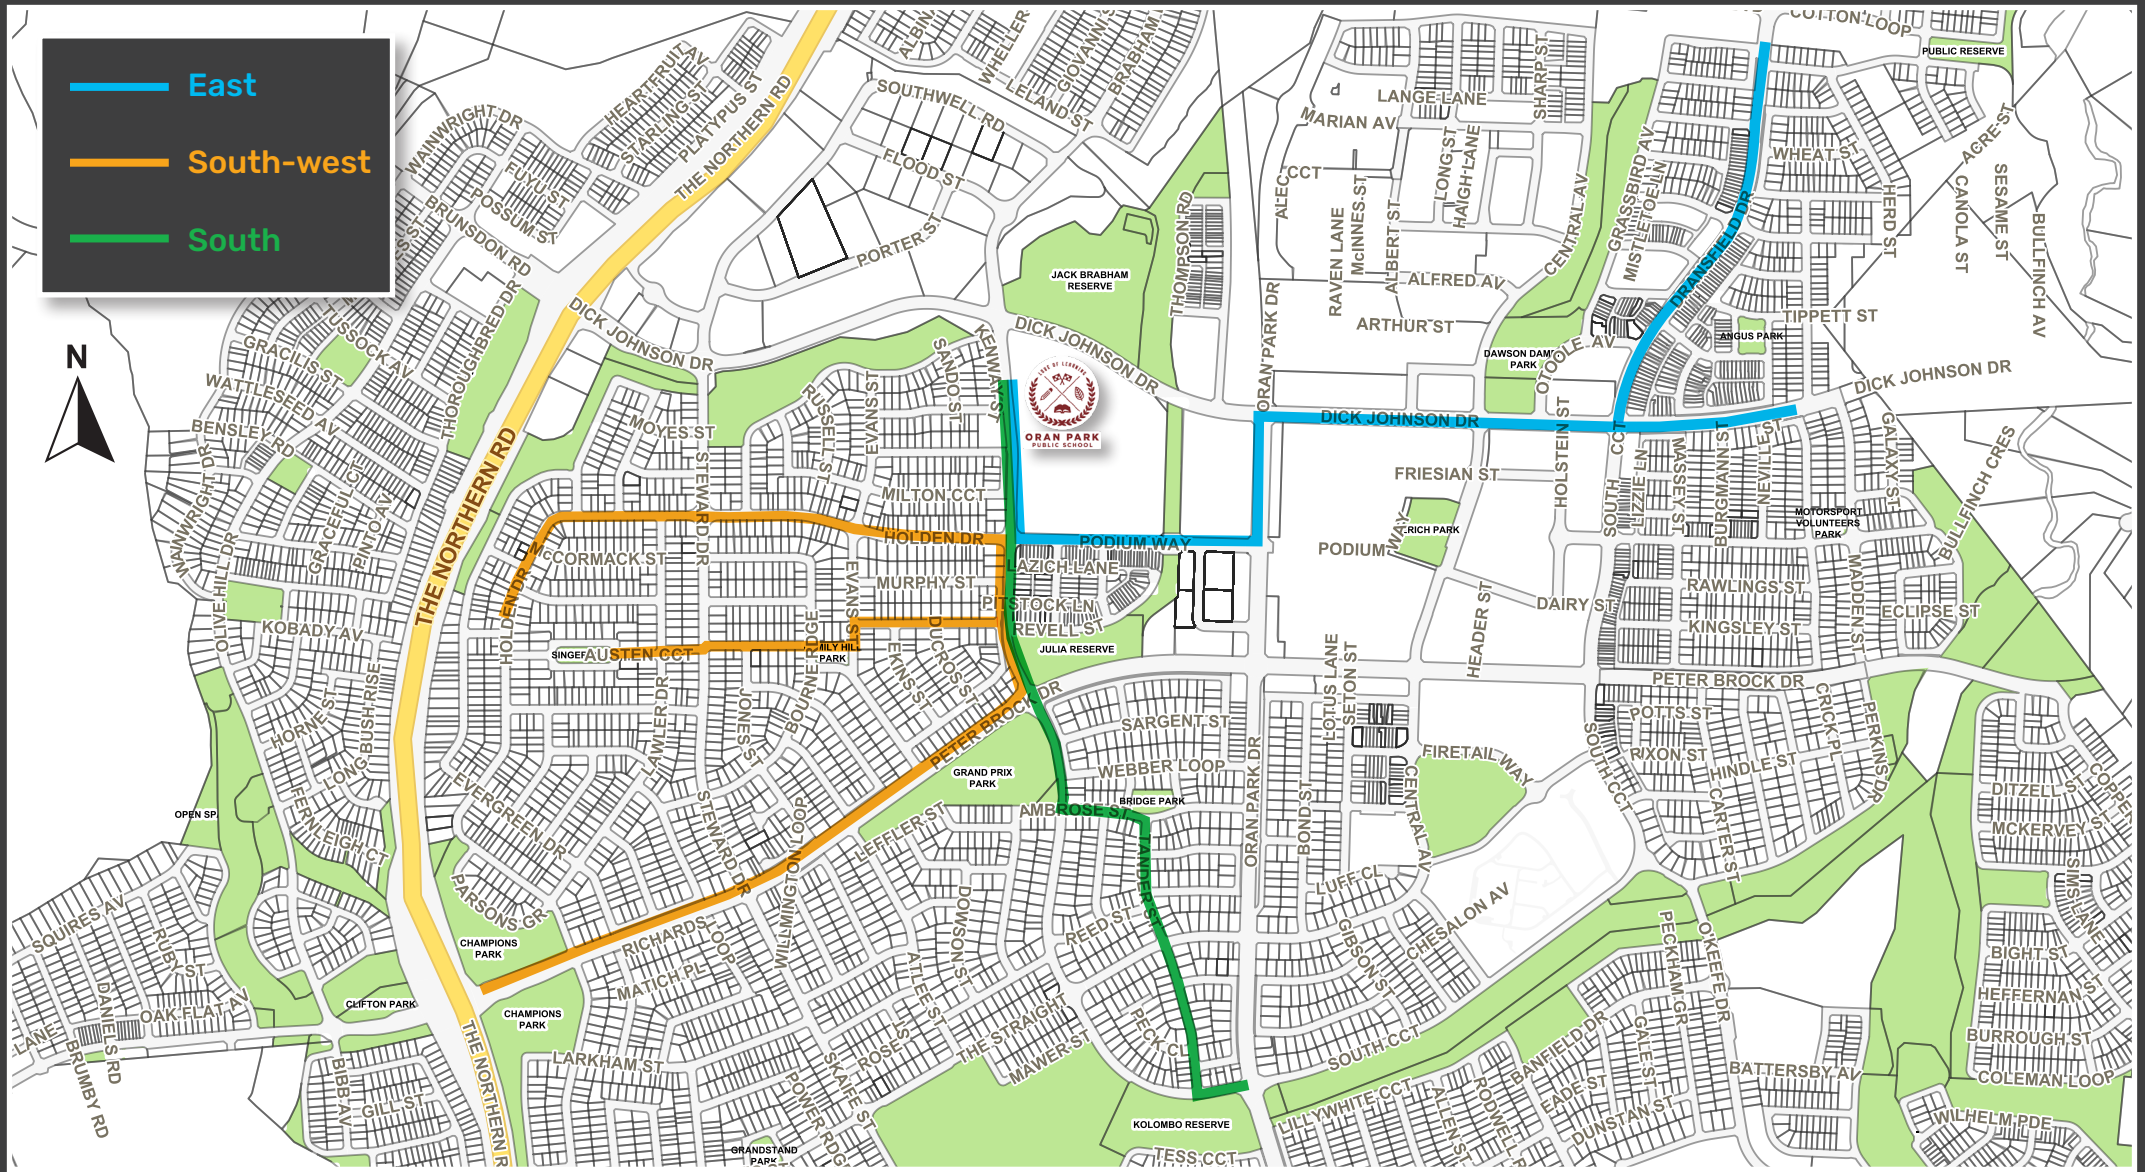

Oran Park Public School Active Transport Routes

13 22 63

camden.nsw.gov.au

Western Sydney Health Alliance
For healthy communities in the Western Parkland City
An initiative of the Western Sydney City Deal